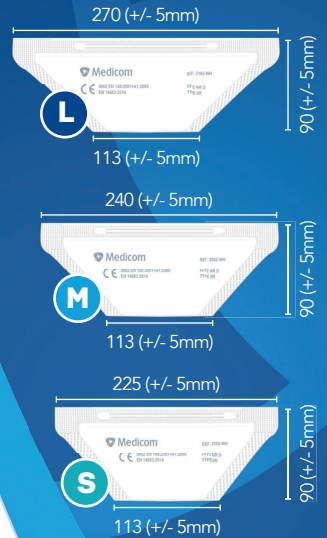

Superior comfort

Ultra-soft, latex-free inner layer makes this mask ideal for those with sensitive skin.

One mask, twice the protection

Leptrex FFP2 masks are unique: their high bacterial filtration efficiency (BFE 99.9%) means they protect the wearer against solid and liquid aerosols, while their Type IIR classification means they also protect wearers against contamination from splashes and sprays.

Two ultrasonically sealed elastic headbands create an optimal fit and a reliable seal around the face.

Spunbond and meltblown layers ensure maximum protection and unrivaled comfort.

Max. wear time: 8 hours.

“Well-fitting FFP2 masks reduce the risk at least into the per thousand range”

A detailed analysis by Max Planck Institute for Dynamics and Self-Organization in Göttingen shows that tight-fitting FFP2 masks provide 75 times better protection compared to well-fitting surgical masks and that the way a mask is worn makes a huge difference.

Sizing for all

To maximize efficacy, Leptrex FFP2 masks are available in three sizes.

Scan QR Code and learn more

How to order

+44 20 804 04912

info@leptrexltd

SafeMask® Respiratory Face Mask EU Standard FFP2/Type IIR